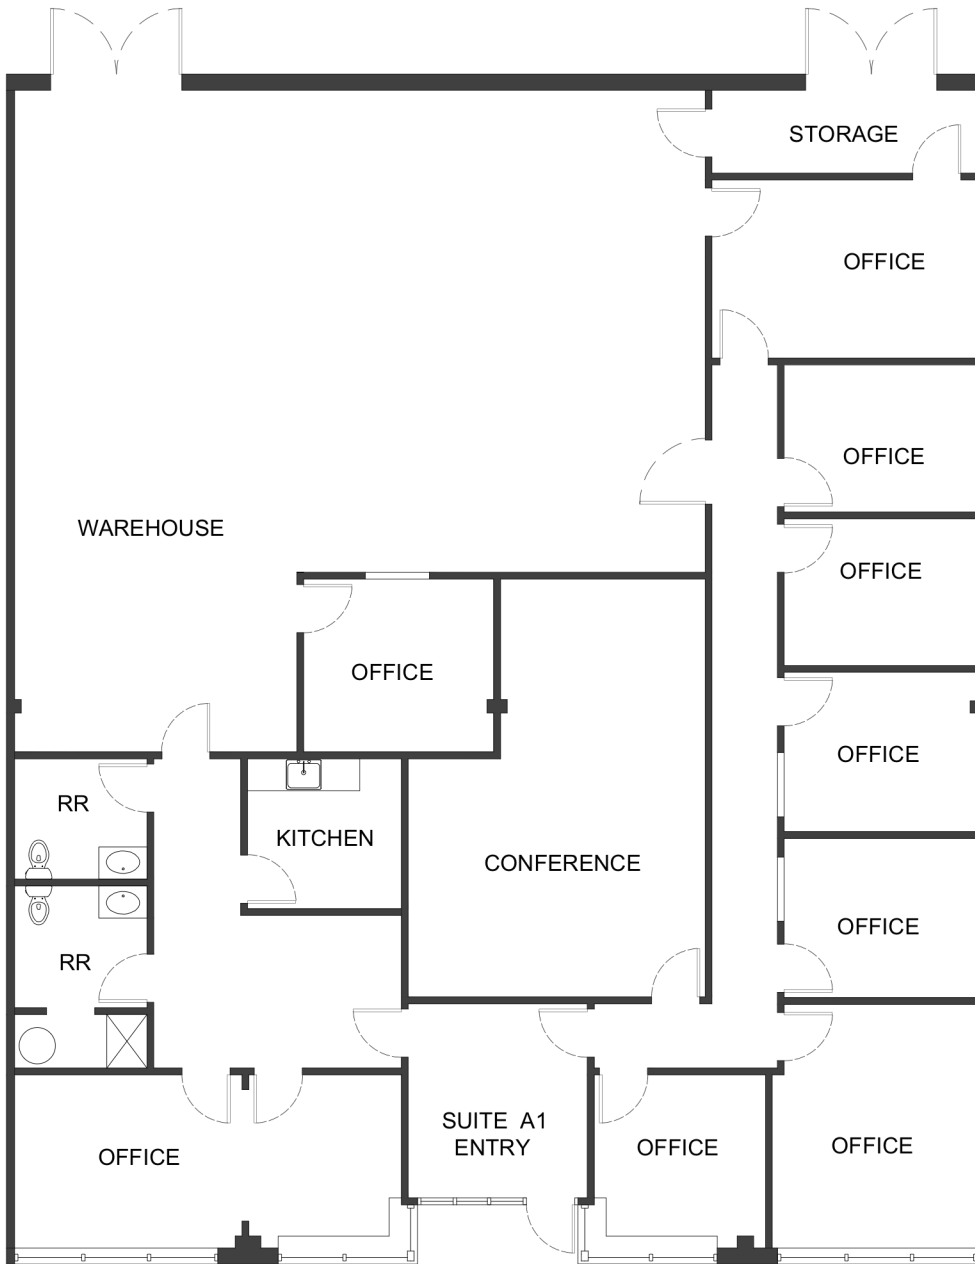

# Shiloh Business Center

12015 Shiloh Road | Dallas, Texas

Unit #155 – 4,436 sf

**Doug Feece**

Director of Property Management

214.264.2628

doug@rr-properties.com

TX Lic. #661821