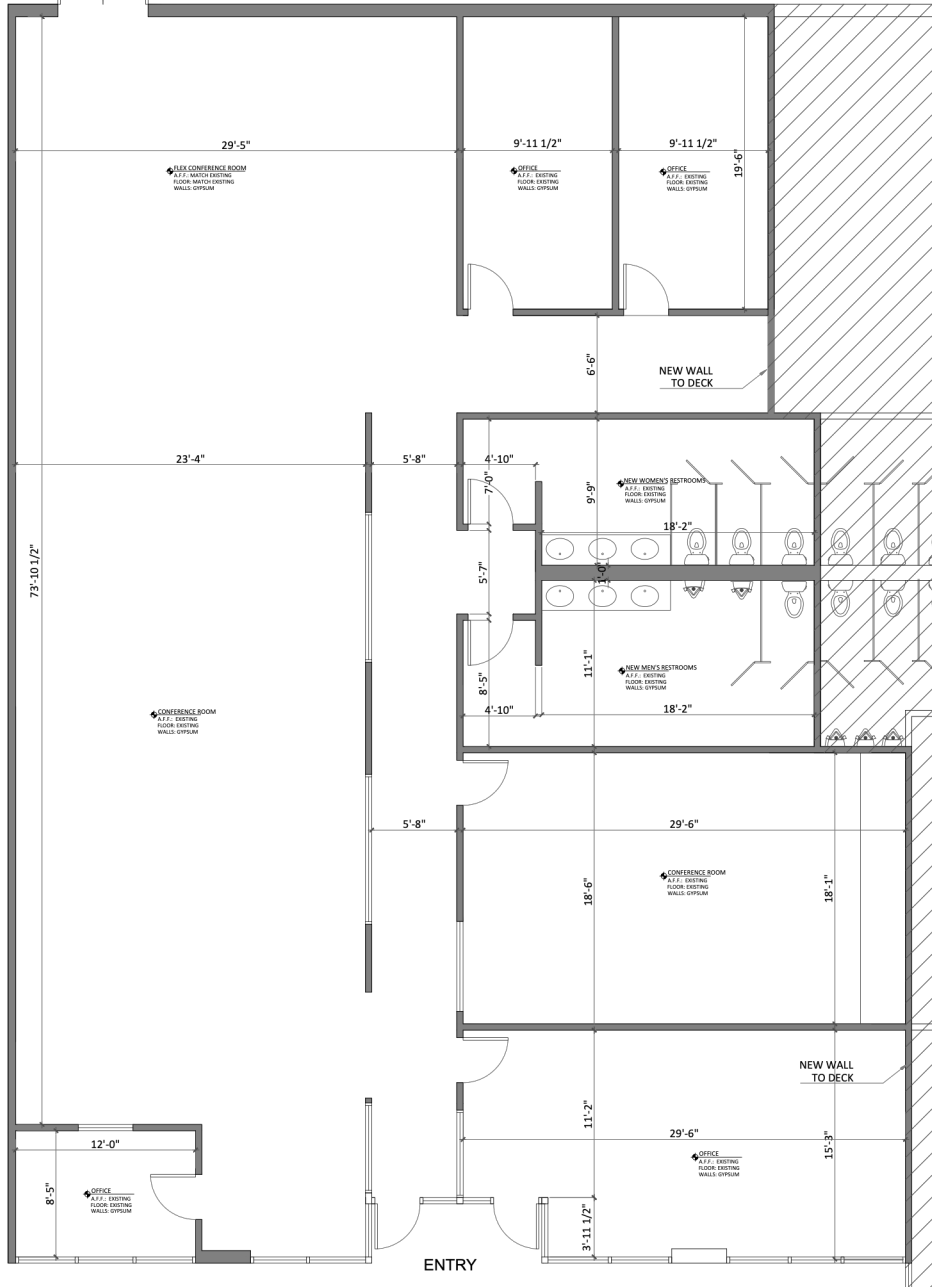

Shiloh Business Center

12035 Shiloh Road | Dallas, Texas

Unit #330 – 4,609 sf

Doug Feece
Director of Property Management
214.264.2628
doug@rr-properties.com
TX Lic. #661821