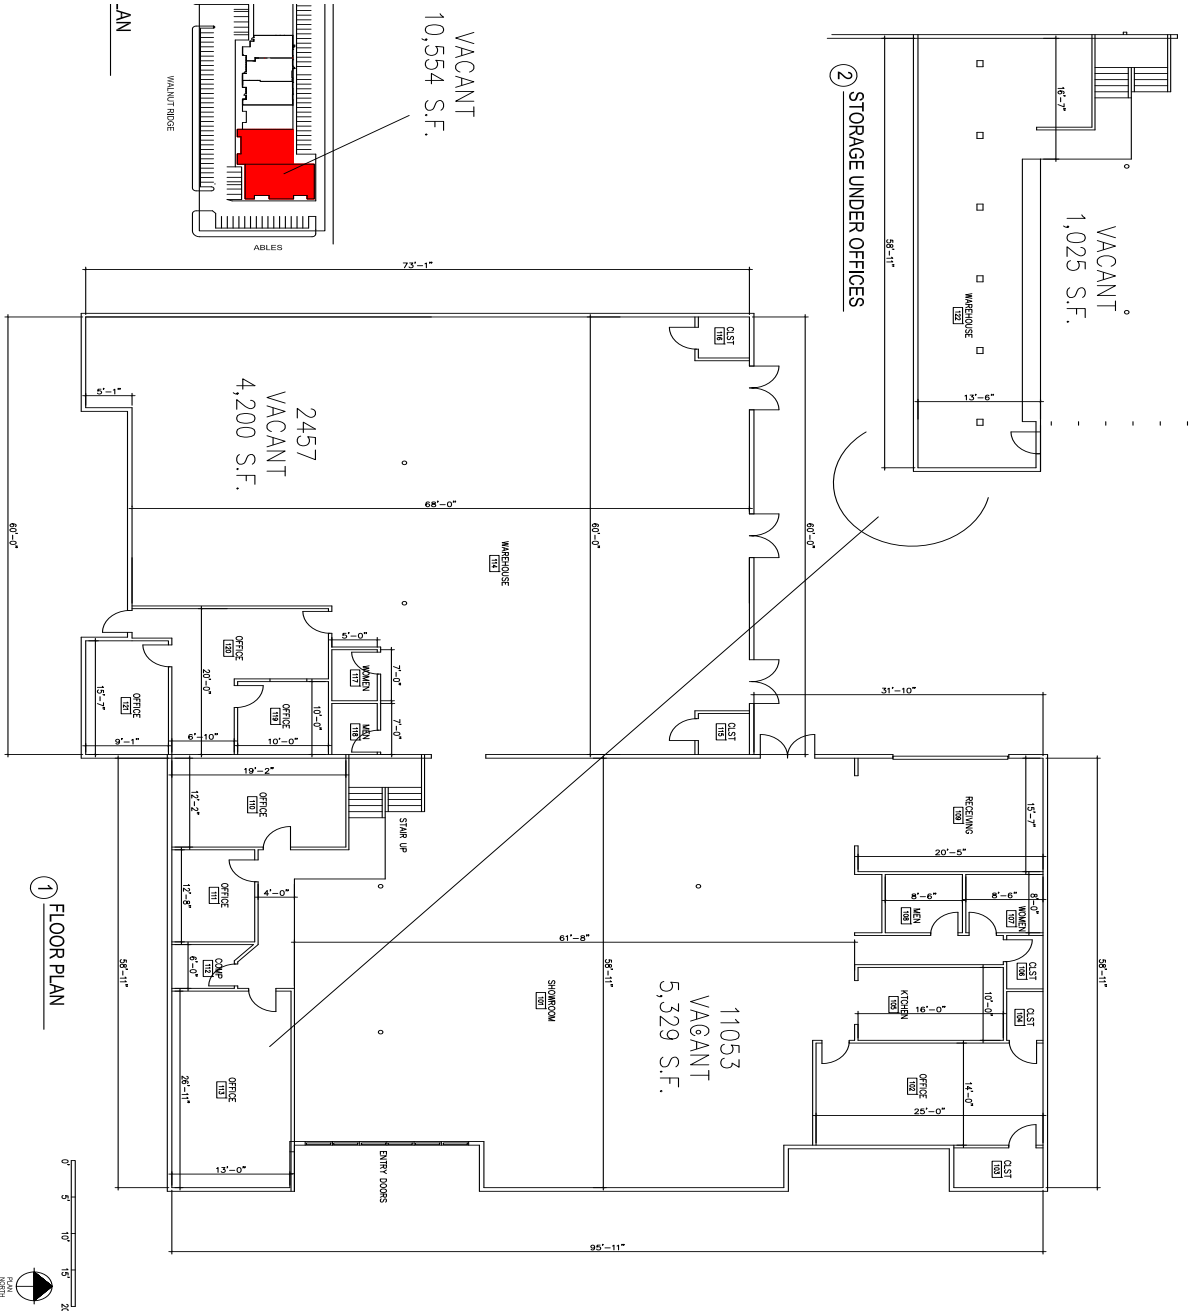

# Walnut Ridge

11053 Ables Lane | Dallas, Texas

10,554 sf

**Doug Feece**  
 Director of Property Management  
 214.264.2628  
 doug@rr-properties.com  
 TX Lic. #661821