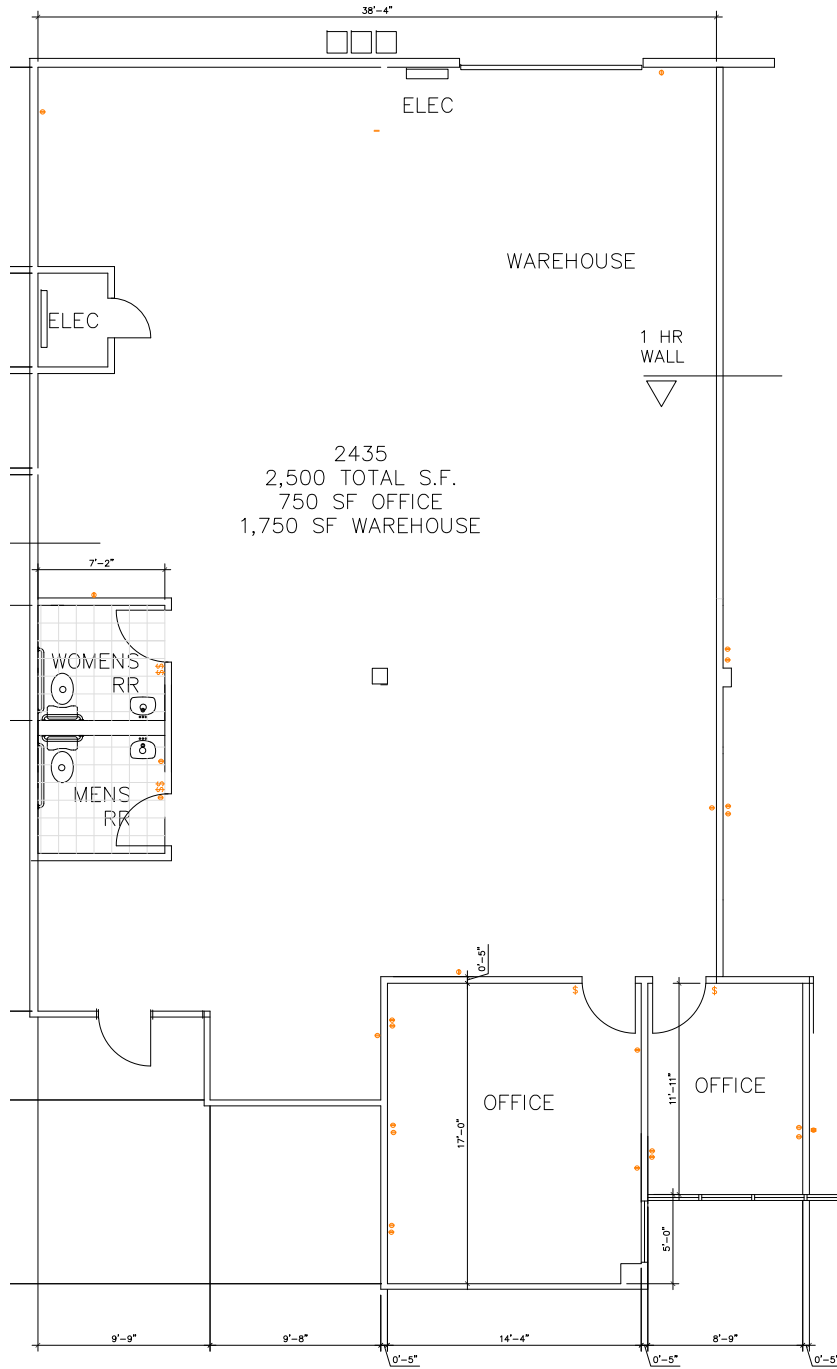

Walnut Ridge

2435 Walnut Ridge Street | Dallas, Texas

Doug Feece

Director of Property Management

214.264.2628

doug@rr-properties.com

TX Lic. #661821