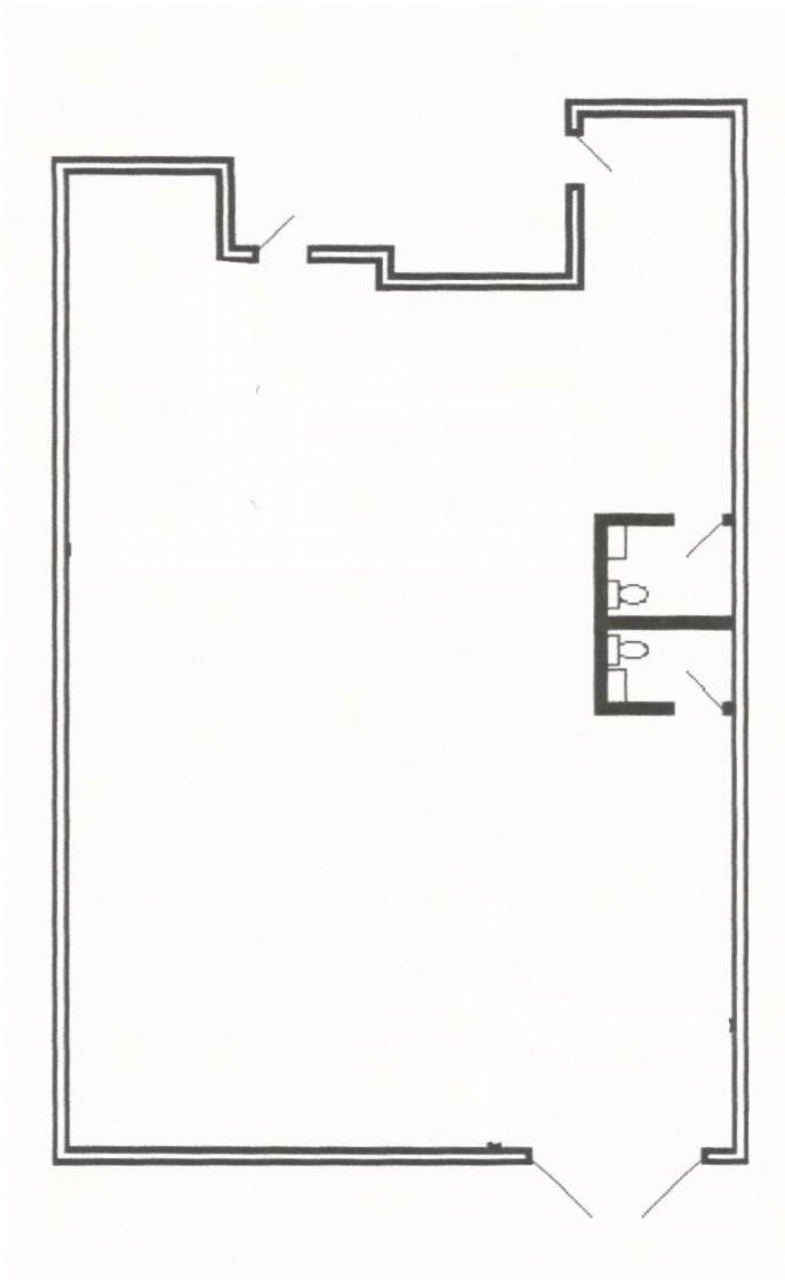

Walnut Ridge

2451 Walnut Ridge Street | Dallas, Texas

2,339 sf

Doug Feece
Director of Property Management
214.264.2628
doug@rr-properties.com
TX Lic. #661821